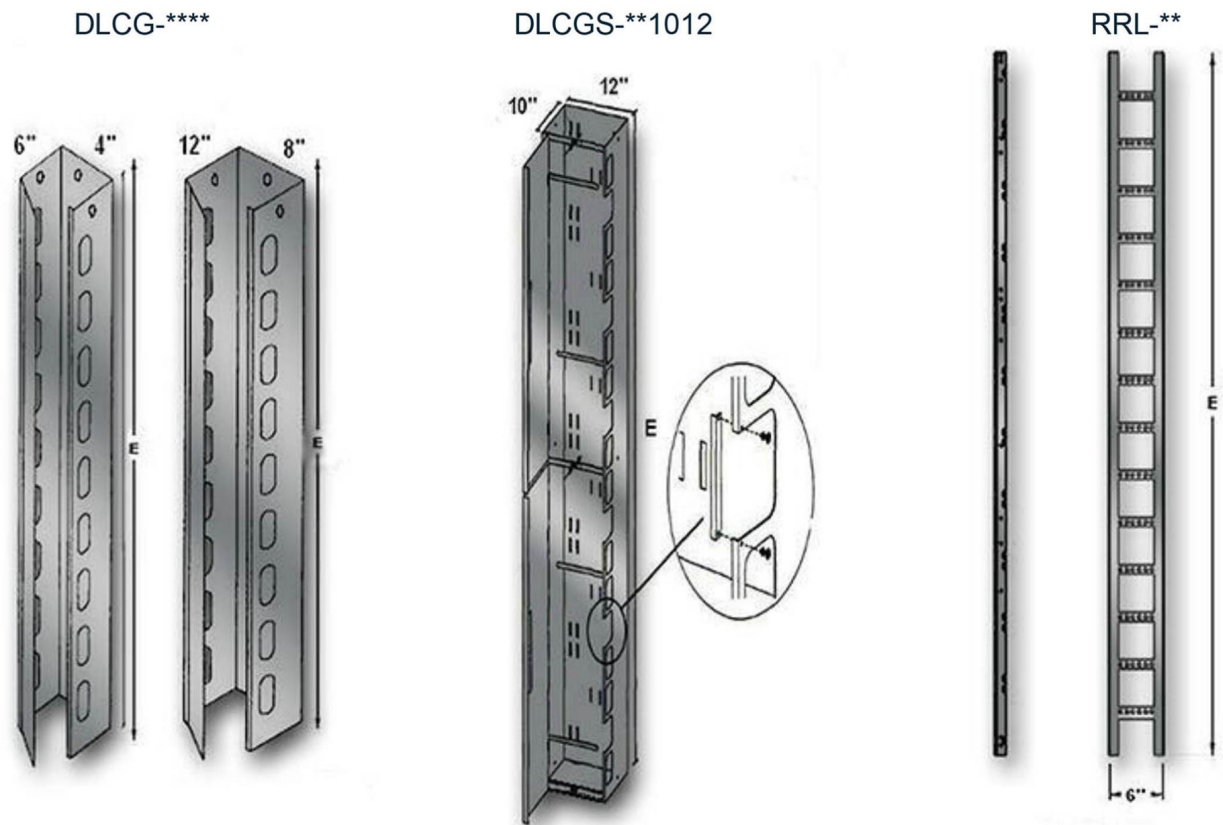

## Vertical Cable Solution for Relay Racks

### Features:

Each Vertical Distribution Management System has a hinged door for easy access. Doors are supplied with a recessed handle.

Cable guides and ladders are used to distribute wiring in a clean and organized manner through the port holes and into the optional horizontal cable system.

PART #	HEIGHT "E"
DLCG-4246	48 1/2"
DLCG-6146	64 1/4"
DLCG-7046	73"
DLCG-7746	80"
DLCG-8446	87"

PART #	HEIGHT "E"
DLCGS-421012	45"
DLCGS-611012	64 1/4"
DLCGS-701012	73"
DLCGS-771012	80"
DLCGS-841012	87"

PART #	HEIGHT "E"
RRL-42	42"
RRL-61	61"
RRL-70	70"
RRL-77	77"
RRL-84	84"