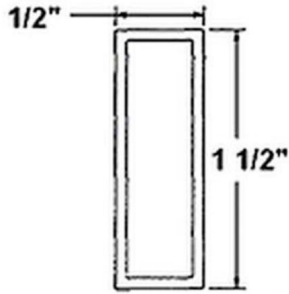

## Overhead Cable Management for Cabinets

Cable Trays offer a convenient way of managing cables overhead when running cables between relay racks or cabinets.

| LENGTH ( FEET ) | WIDTH ( INCHES ) |            |             |
|-----------------|------------------|------------|-------------|
|                 | "6"              | "9"        | "12"        |
| 1"              | RRCL-1-6SP       | RRCL-1-9SP | RRCL-1-12SP |
| 2"              | RRCL-2-6SP       | RRCL-2-9SP | RRCL-2-12SP |
| 4"              | RRCL-4-6SP       | RRCL-4-9SP | RRCL-4-12SP |
| 6"              | RRCL-6-6SP       | RRCL-6-9SP | RRCL-6-12SP |
| 8"              | RRCL-8-6SP       | RRCL-8-9SP | RRCL-8-12SP |

Joiner Brackets

RRCL-SL-BRKT

RRCL-SP-90

4-Way Joint

T-Joint

Straight Connection

J-Bolts  
DL-JBOLTS