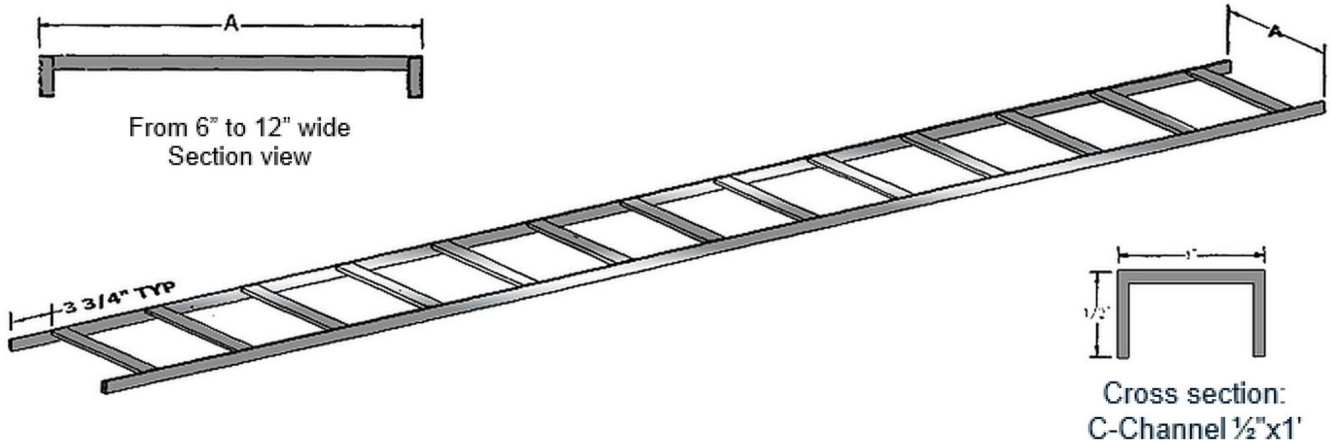

## Overhead Cable Management for Cabinets

Cable Trays offer a convenient way of managing cables overhead when running cables between relay racks or cabinets.

| LENGTH ( FEET ) | WIDTH ( INCHES ) |            |             |
|-----------------|------------------|------------|-------------|
|                 | "6"              | "9"        | "12"        |
| 1"              | RRCL-1-6SP       | RRCL-1-9SP | RRCL-1-12SP |
| 2"              | RRCL-2-6SP       | RRCL-2-9SP | RRCL-2-12SP |
| 4"              | RRCL-4-6SP       | RRCL-4-9SP | RRCL-4-12SP |
| 6"              | RRCL-6-6SP       | RRCL-6-9SP | RRCL-6-12SP |
| 8"              | RRCL-8-6SP       | RRCL-8-9SP | RRCL-8-12SP |

Joiner Brackets

RRCL-SL-BRKT

RRCL-SP-90

4-Way Joint

T-Joint

Straight Connection

J-Bolts  
DL-JBOLTS