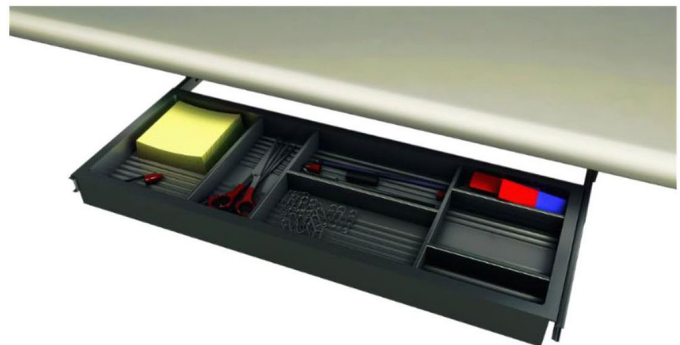

Accessories

Sliding Keyboard Tray:

The Sliding Keyboard Tray has a retractable steel keyboard tray with padded palm rest, is height adjustable 2" up or down and features a 10 degree negative tilt which locks into the desired position.

Part # DLKBT-22

Sliding Keyboard and Mouse Tray:

The Sliding Keyboard and Mouse Tray comes with a retractable steel keyboard tray and paddle palm rest. It's height adjustable with a 10 degree negative tilt and locks in position. It includes a mouse pad with a Tyron™ textured surface and core control antenna; left or right assembly.

Part# DLKBT-27

Pencil Tray Drawer:

The Pencil Tray Drawer is a universal fit and has a minimum opening of 22½ wide, and will accommodate most office supplies.

Part# DLEPD

Mouse Arena:

The features an ergonomic design with an adjustable padded leather palm support cord control antenna and a canted Tyron™ precision slide surface; for use with all mouse controls.