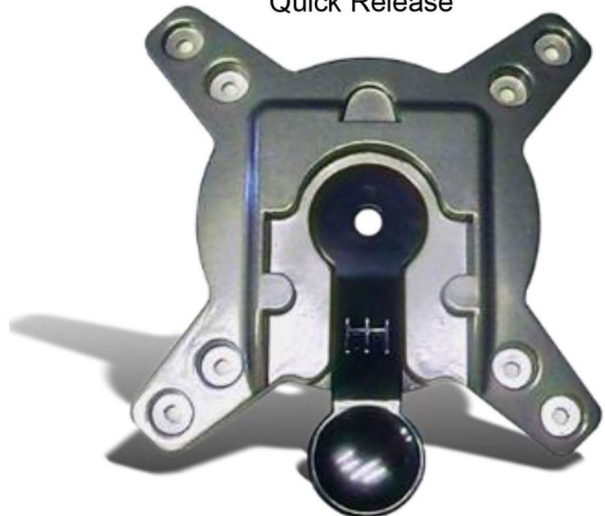

## Mounting Arms

Knuckle

Single Link

Double Link

Quick Release

Part Number

MMA1-01-SW		1 Knuckle Slat Wall Mount	Single	75/100	26 lbs
MMA1-01-TM		1 Knuckle Track Mount			
MMA1-01-DM		1 Knuckle Desk Mount			
MMA2-01-SW		2 Knuckle Slat Wall Mount	Single	75/100	22 lbs.
MMA2-01-TM		2 Knuckle Track Mount			
MMA2-01-DM		2 Knuckle Desk Mount			
MMA3-01-SW		3 Knuckle Slat Wall Mount	Single	75/100	17.6 lbs.
MMA3-01-TM		3 Knuckle Track Mount			
MMA3-01-DM		3 Knuckle Desk Mount			
MMA3-02-SW		3 Knuckle Slat Wall Mount	Dual	75/100	35.2 lbs.
MMA3-02-TM		3 Knuckle Track Mount			
MMA3-02-DM		3 Knuckle Desk Mount			
MMA3-03-SW		3 Knuckle Slat Wall Mount	Triple	75/100	52.8 lbs.
MMA3-03-TM		3 Knuckle Track Mount			
MMA3-03-DM		3 Knuckle Desk Mount			
MMA3-04-SW		3 Knuckle Slat Wall Mount	Quad	75/100	70.4 lbs.
MMA3-04-TM		3 Knuckle Track Mount			
MMA3-04-DM		3 Knuckle Desk Mount			