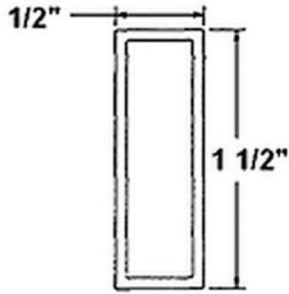

Overhead Cable Management for Cabinets

Cable Trays offer a convenient way of managing cables overhead when running cables between relay racks or cabinets.

LENGTH (FEET)	WIDTH (INCHES)		
	"6"	"9"	"12"
1"	RRCL-1-6SP	RRCL-1-9SP	RRCL-1-12SP
2"	RRCL-2-6SP	RRCL-2-9SP	RRCL-2-12SP
4"	RRCL-4-6SP	RRCL-4-9SP	RRCL-4-12SP
6"	RRCL-6-6SP	RRCL-6-9SP	RRCL-6-12SP
8"	RRCL-8-6SP	RRCL-8-9SP	RRCL-8-12SP

Joiner Brackets

RRCL-SL-BRKT

RRCL-SP-90

4-Way Joint

T-Joint

Straight Connection

J-Bolts
DL-JBOLTS