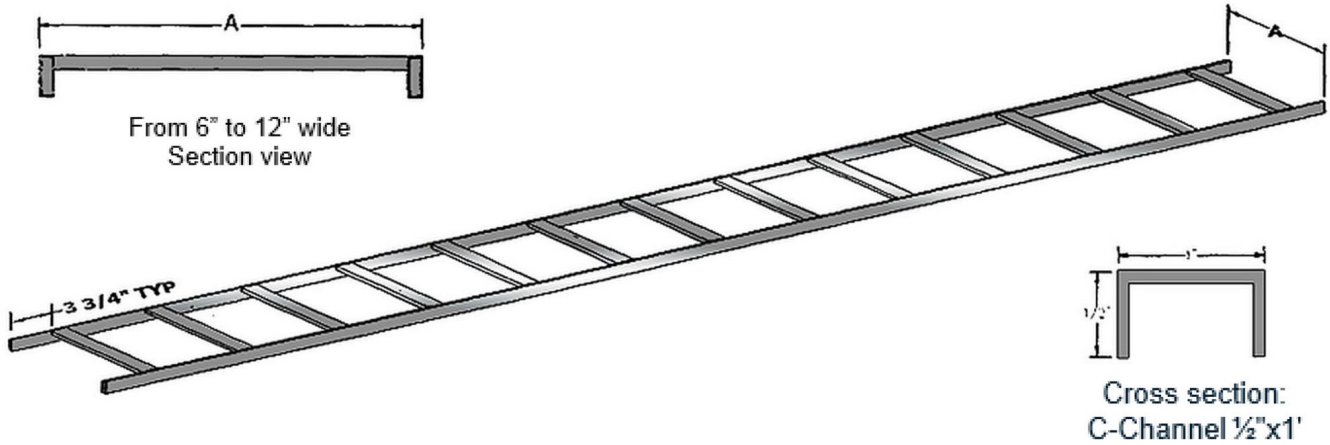

Overhead Cable Management for Cabinets

Cable Trays offer a convenient way of managing cables overhead when running cables between relay racks or cabinets.

LENGTH (FEET)	WIDTH (INCHES)		
	"6"	"9"	"12"
1"	RRCL-1-6SP	RRCL-1-9SP	RRCL-1-12SP
2"	RRCL-2-6SP	RRCL-2-9SP	RRCL-2-12SP
4"	RRCL-4-6SP	RRCL-4-9SP	RRCL-4-12SP
6"	RRCL-6-6SP	RRCL-6-9SP	RRCL-6-12SP
8"	RRCL-8-6SP	RRCL-8-9SP	RRCL-8-12SP

Joiner Brackets

RRCL-SL-BRKT

RRCL-SP-90

4-Way Joint

T-Joint

Straight Connection

J-Bolts
DL-JBOLTS